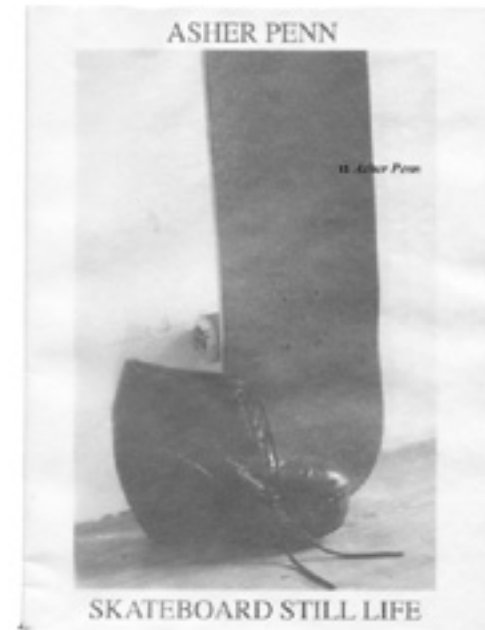

Skateboard Still Life

**Oslo, 2010
Published by TTC Gallery
20 Pgs, B&W
5.5 x 7.5 Inches
Edition of 300
*Contribution to Papir**