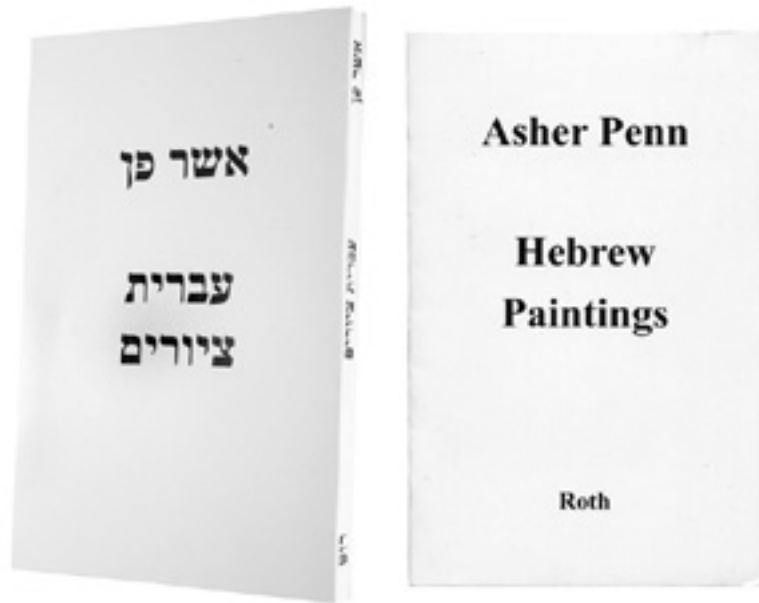

Hebrew Paintings

New York, 2010
Self Published
204 Pgs, B&W
5.5 x 8.5 Inches
Edition of 100

*Comes with 28 Pg Pamphlet & Folded 8 x 17 Inch Insert