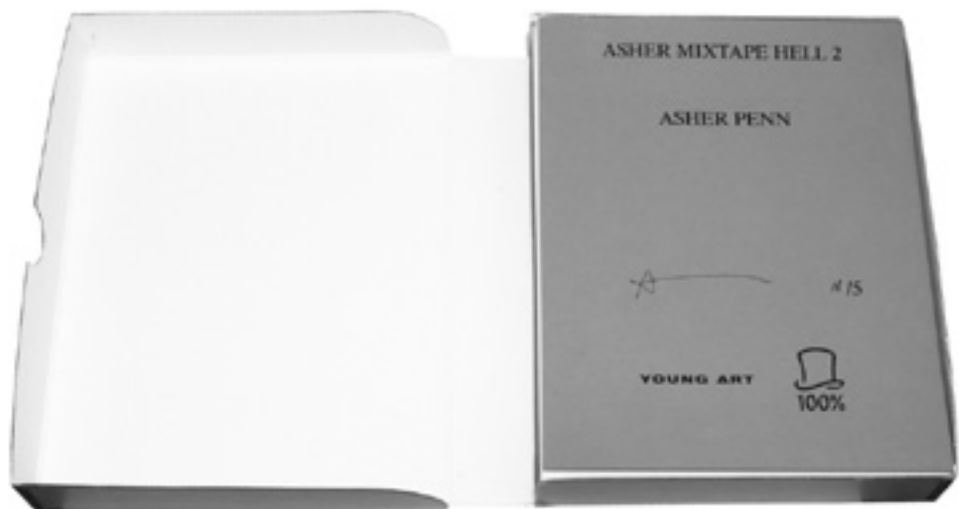

Asher Mixtape Hell 2 Portfolio

New York, 2009

Published by Young Art & 100%

32 Inkjet Prints in Grey Clamshell Box

8.5 x 11 Inches

Signed and Numbered

Edition of 5

*Design by Bill Hayden